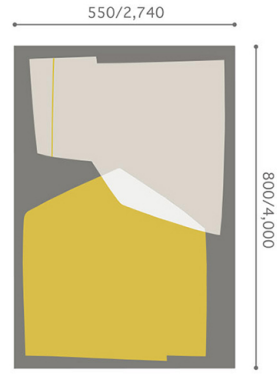

## EARTH

● ● ● ●  
L-CO100-0112

550×800mm 33,930yen  
1,370×2,000mm 185,930 yen  
1,500×2,190mm 222,920 yen  
1,680×2,450mm 279,300 yen  
1,800×2,630mm 321,240 yen

● ● ● ●  
L-CO100-0305

2,000×2,920mm 396,290 yen  
2,740×4,000mm 743,720 yen  
最小サイズ 550×800mm 33,930 yen  
最大サイズ 2,740×4,000mm 743,720 yen  
<防災品>

● ● ● ●  
L-CO100-1701

396,290 yen  
743,720 yen  
33,930 yen  
743,720 yen

● ● ● ●  
L-CO100-1611

396,290 yen  
743,720 yen  
33,930 yen  
743,720 yen

## ROOF

● ● ● ● ● ●  
L-CO110-0110

600×800mm 33,930 yen  
1,500×2,000mm 203,580 yen  
1,650×2,200mm 246,330 yen  
1,800×2,400mm 293,150 yen  
2,000×2,670mm 362,360 yen

● ● ● ● ● ●  
L-CO110-0512

2,200×2,930mm 437,410 yen  
2,500×3,330mm 564,920 yen  
最小サイズ 600×800mm 33,930 yen  
最大サイズ 2,500×3,300mm 564,920 yen  
<防災品>